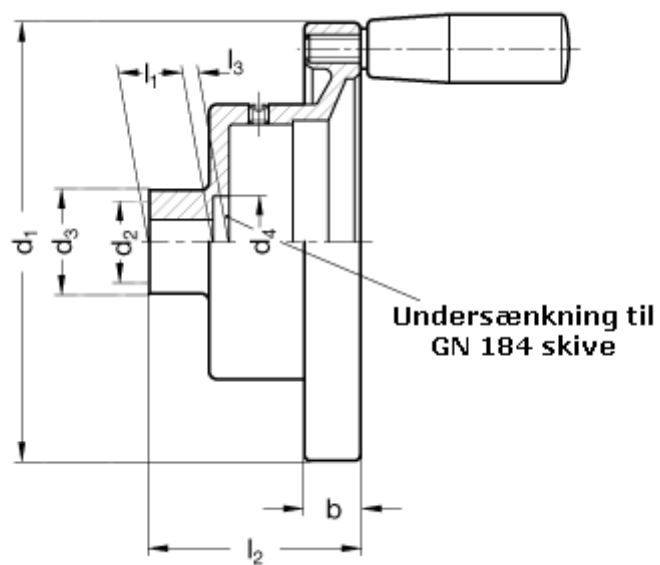

Article number: 20587332

Description: E+G Disc handwheel  
GN 323.8-200-B18-R

## Measures

$b = 20,5$	$l_4 = 18$
$d_1 = 200$	
$d_2 = 18$	
$d_3 = 42$	
$d_4 = 33$	
$l_1 = 24$	
$l_2 = 75$	
$l_3 = 4,5$	